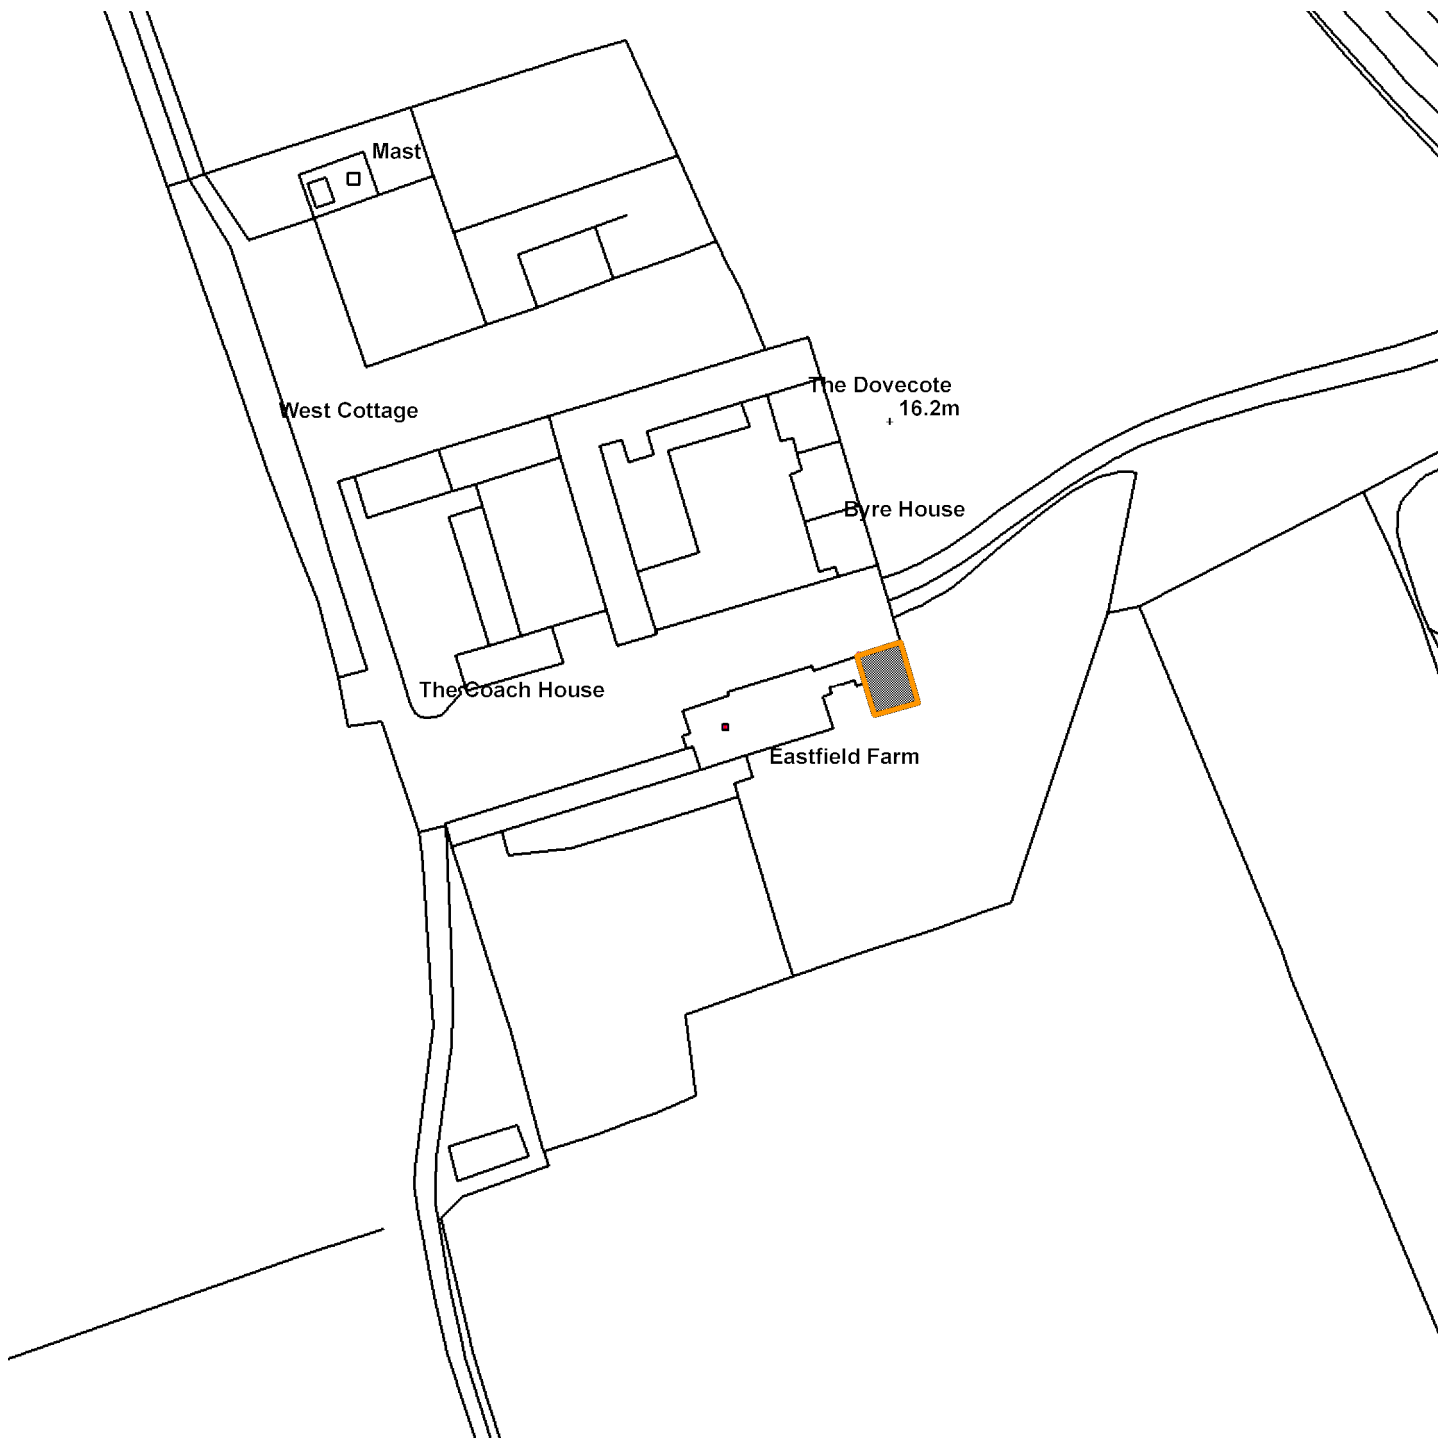

The Cottage Eastfield Farm Moor Lane Acomb

14/02966/FUL

Scale : 1:1059

Reproduced from the Ordnance Survey map with the permission of the Controller of Her Majesty's Stationery Office © Crown Copyright 2000.

Unauthorised reproduction infringes Crown Copyright and may lead to prosecution or civil proceedings.

Produced using ESRI (UK)'s MapExplorer 2.0 - <http://www.esriuk.com>

Organisation	CYC
Department	Not Set
Comments	Site Plan
Date	02 June 2015
SLA Number	Not Set